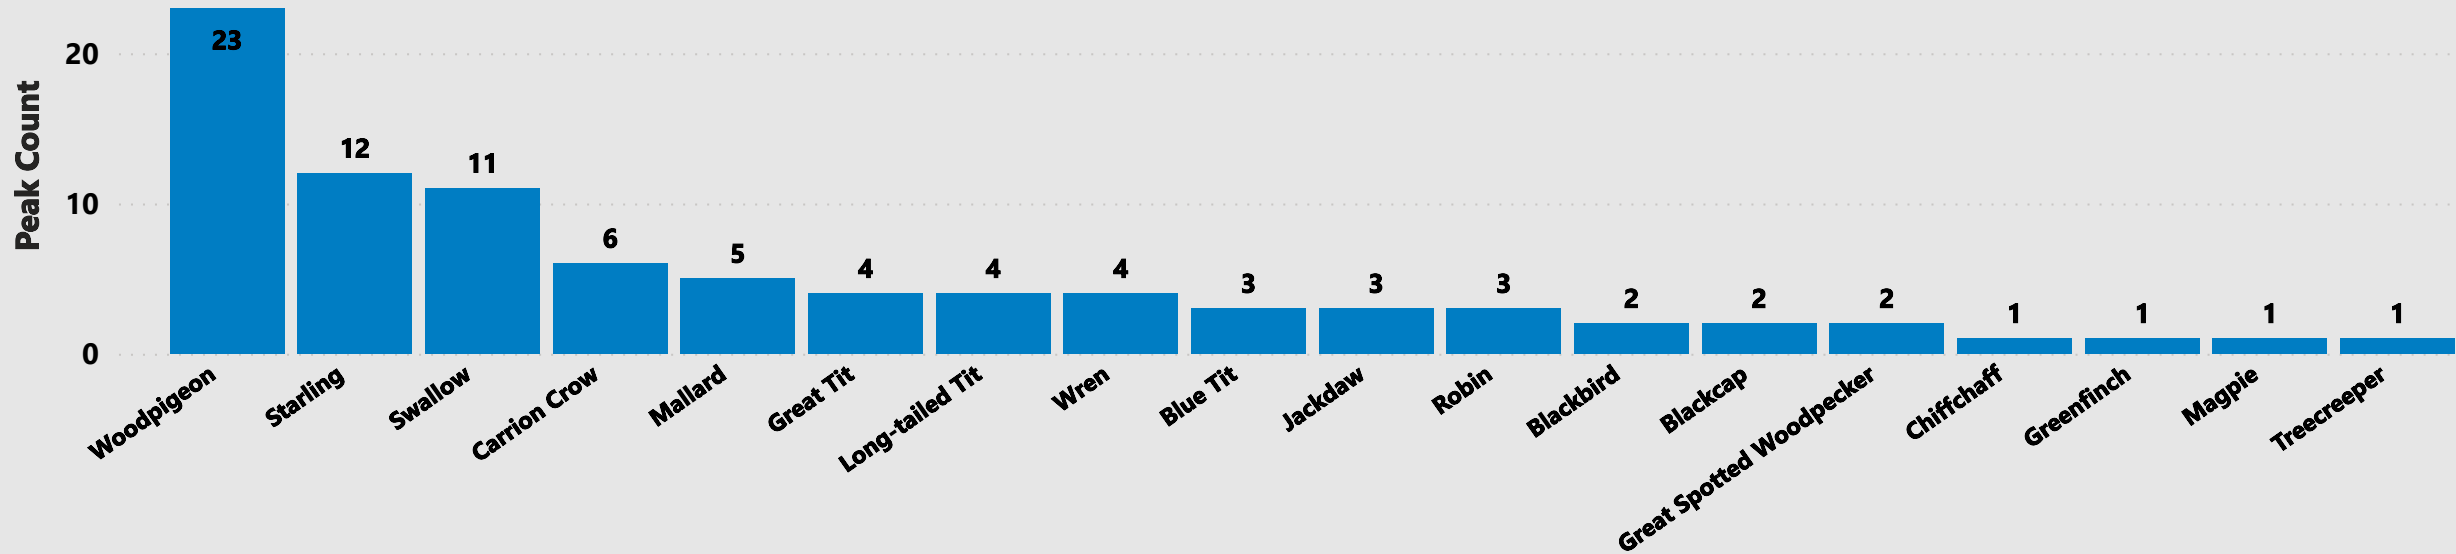

# Hilton Green

**18**  
Total Species

**5**  
\*Red/Amber Species

**0**  
Priority Species

• \*The conservation status of some of the species on the chart is described in the [BoCC5 report](#), which is a review of the status of all regularly occurring birds in the UK, Channel Islands and Isle of Man. The total number of bird species seen on your farm during the survey which are listed as 'red' or 'amber' status in the BoCC5 report is shown alongside all species and priority species.

• This report was created using data collected by Volunteer Monitoring of Farm Wildlife volunteers during the spring and summer of 2022.