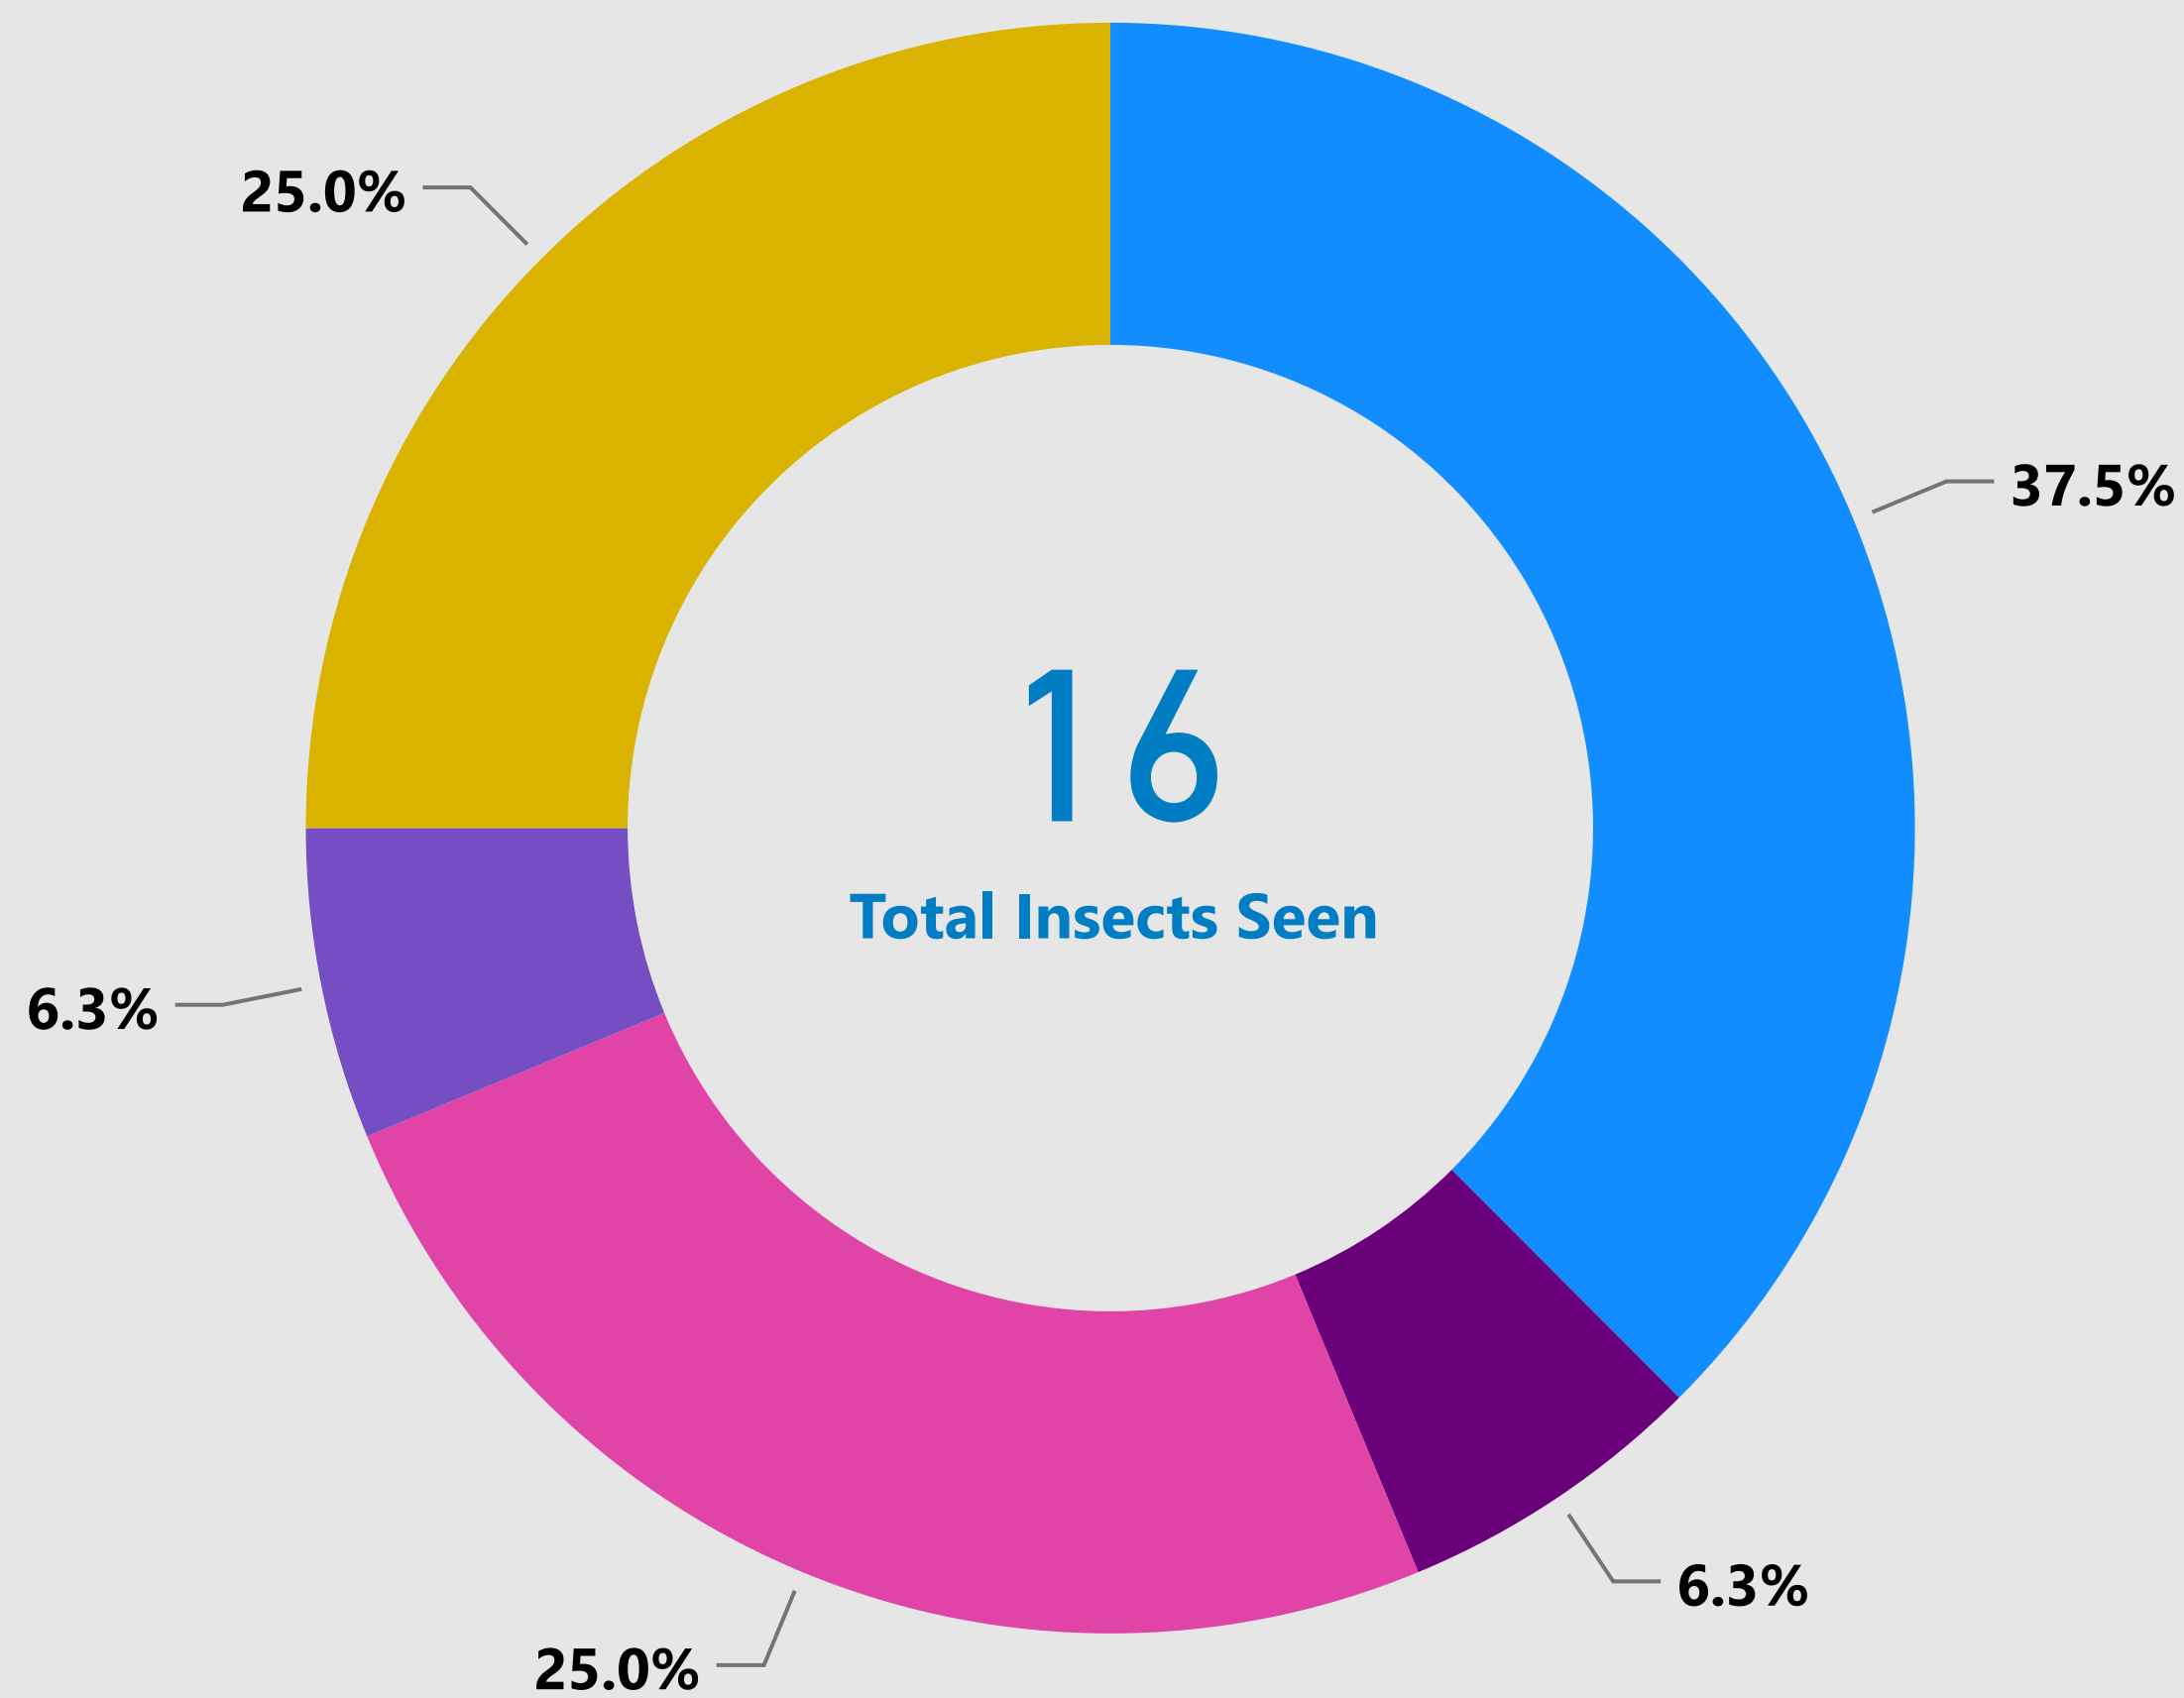

Hilton Green

Insect Type Distribution

5
FIT Counts

2
Habitat Types

3
Flower Types

- Beetles
- Bumblebees
- Butterflies/Moths
- Honeybees
- Hoverflies
- Insects < 3mm
- Other flies
- Other insects
- Wasps
- Solitary bees

[Dairy farm creating a buzz - a case study](#)

[New research: What limits bumblebee populations on farmland?](#)

The chart shows the percentage of individuals per insect type according to the total seen.
This report was created using data collected by Volunteer Monitoring of Farm Wildlife volunteers during the spring and summer of 2022.